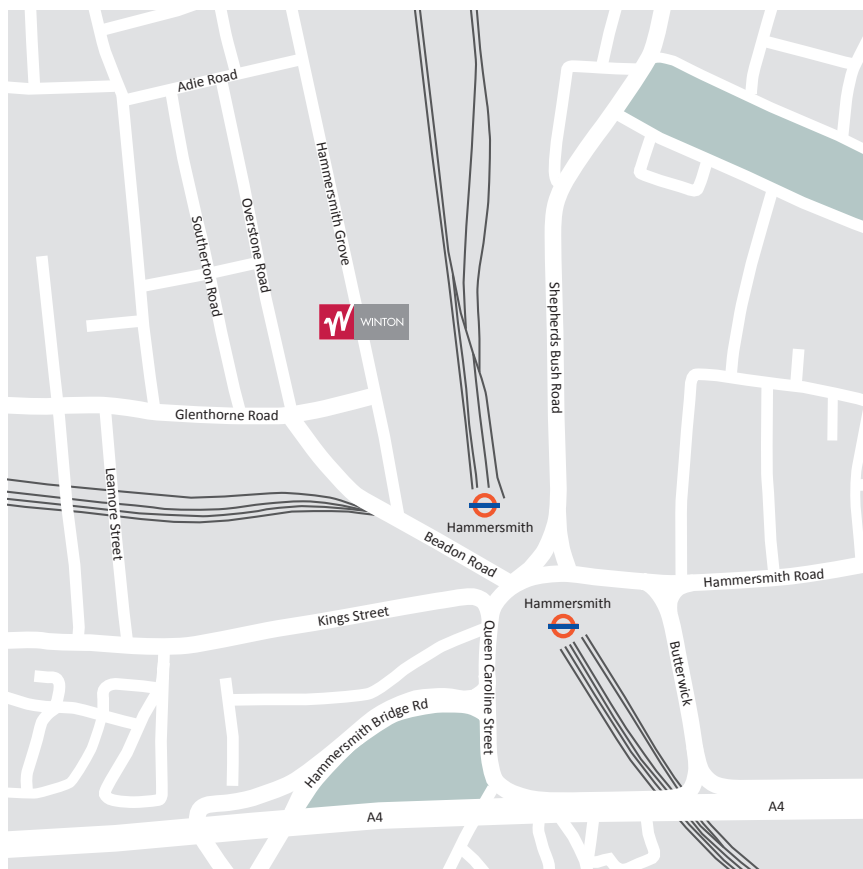

London Office

BY ROAD

Grove House is best approached from the north end of Hammersmith Grove or from Glenthorne Road and is not located within the Congestion Charging Zone.

You can be dropped off and collected from the main door of Grove House; Reception desk will be happy to call a taxi for your return journey.

LONDON HEATHROW AIRPORT 20 mins

CITY OF LONDON 40 mins

Please note that the routes around Hammersmith can be severely congested especially during rush hour and journey times can be considerably longer than indicated above.

BY PUBLIC TRANSPORT

Hammersmith Underground Station

(Hammersmith & City and Circle lines) 2 mins walk

Turn right out of the station onto Beadon Road and take the first right onto Hammersmith Grove.

Hammersmith Underground Station and Bus Station

(Piccadilly and District lines) 5 mins walk

Cross Hammersmith Broadway and walk straight ahead down Beadon Road. Take the first right onto Hammersmith Grove.

WINTON

Grove House, 27 Hammersmith Grove, London W6 0NE