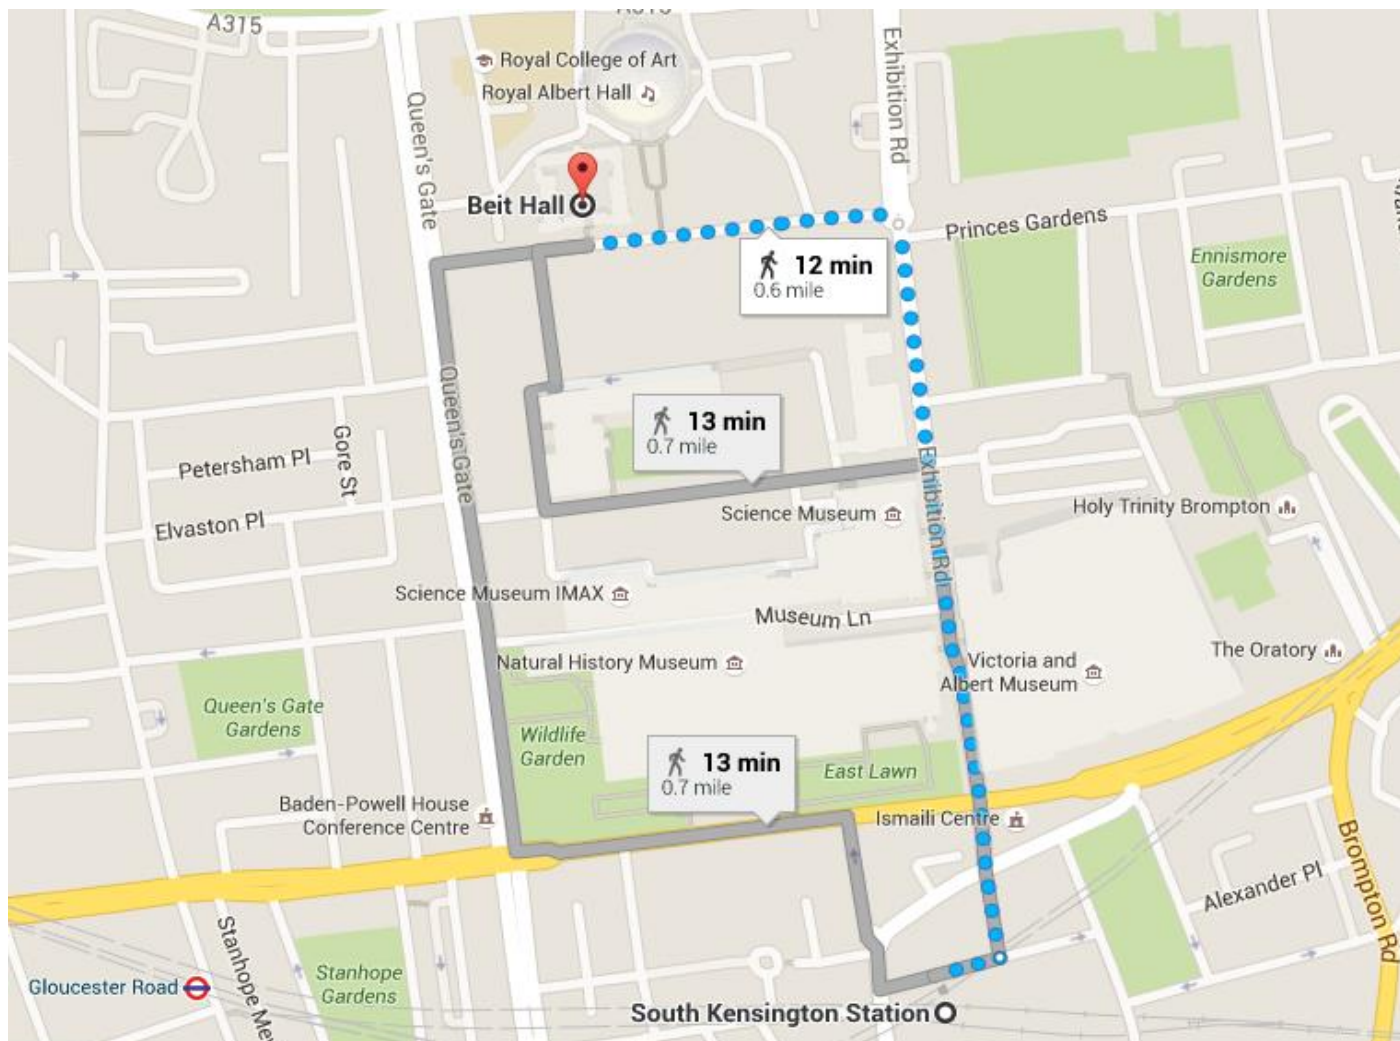

## Beit Hall Directions

**Beit Hall**  
**Prince Consort Road**  
**South Kensington**  
**SW7 2BB**  
**24 Hour Reception Desk**  
**Tel: +44 (0) 207 594 8111**

### Directions from South Kensington Station to Beit Hall

#### Nearest Underground Station: South Kensington Station

- At South Kensington Station, turn right into the subway sign-posted for the museums and continue until you reach the very end of the subway.
- At the exit, walk up all the steps and turn left up Exhibition Road and walk for approx. 3 minutes towards Hyde Park.
- Take the second street on the left – Prince Consort Road. Walk for approx. 2 minutes until you have passed the Royal Albert Hall.
- Beit Hall is the large, red, rectangular building directly next to the steps and the front entrance is located half way along the front of the building.